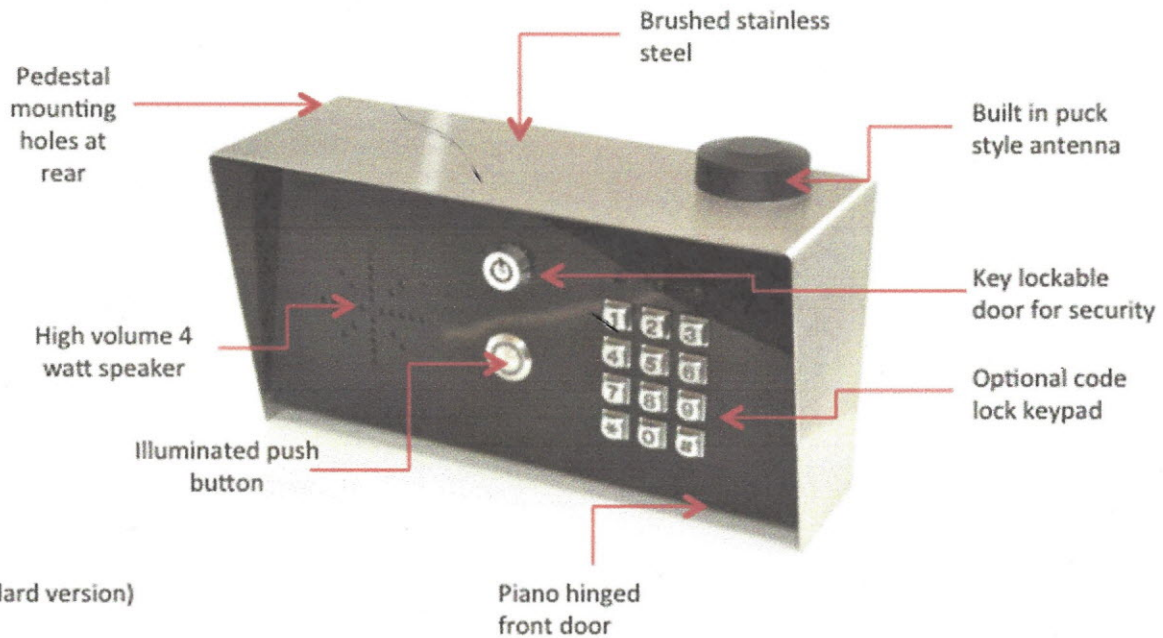

2590 Business Drive
Cumming, GA 30028
678-624-9432

Cellular Telephone Entry

- Speak to your visitor from anywhere in the world.
- Grant access from your mobile phone.
- Can call up to 3 numbers in sequence.
- Calls fixed line telephones as well as mobile cell phones.
- Caller ID feature built in for access control for up to 100 numbers.
- Keypad option for coded access.
- Stainless steel construction.
- 2 year manufacturers warranty.

www.the-gate-doctor.com

2590 Business Drive, Cumming, GA 30028
678-624-9432

SAT3G (standard version)

SAT3GK (keypad version)

Additional Features

- Calls up to 3 numbers in sequence
- Caller ID feature for access control of up to 100 authorized callers (ring the gates to open)
- Keypad code lock option available
- Simple programming by SMS

Physical Specifications

- Constructed in brushed stainless steel
- Stylish black gloss face with stainless steel reinforced plate
- Dimensions 10 ¼ inches wide x 5 ½ inches tall x 4 inches deep
- Mounting holes M8 diameter, 3 inch x 3 inch array for standard 4 x 4 gooseneck bracket

Keypad Features

- Stores up to 1200 codes
- 3 volt free relay outputs
- Blue illuminated keys
- Many additional features

Technical Details

- 2 relay outputs
- Dual 3G and quad-band 2G modem
- Power supply 15v d.c, 1.5A included with US plug pins
- Power consumption 45mA standby, 500mA when dialing with up to 2 amp spikes